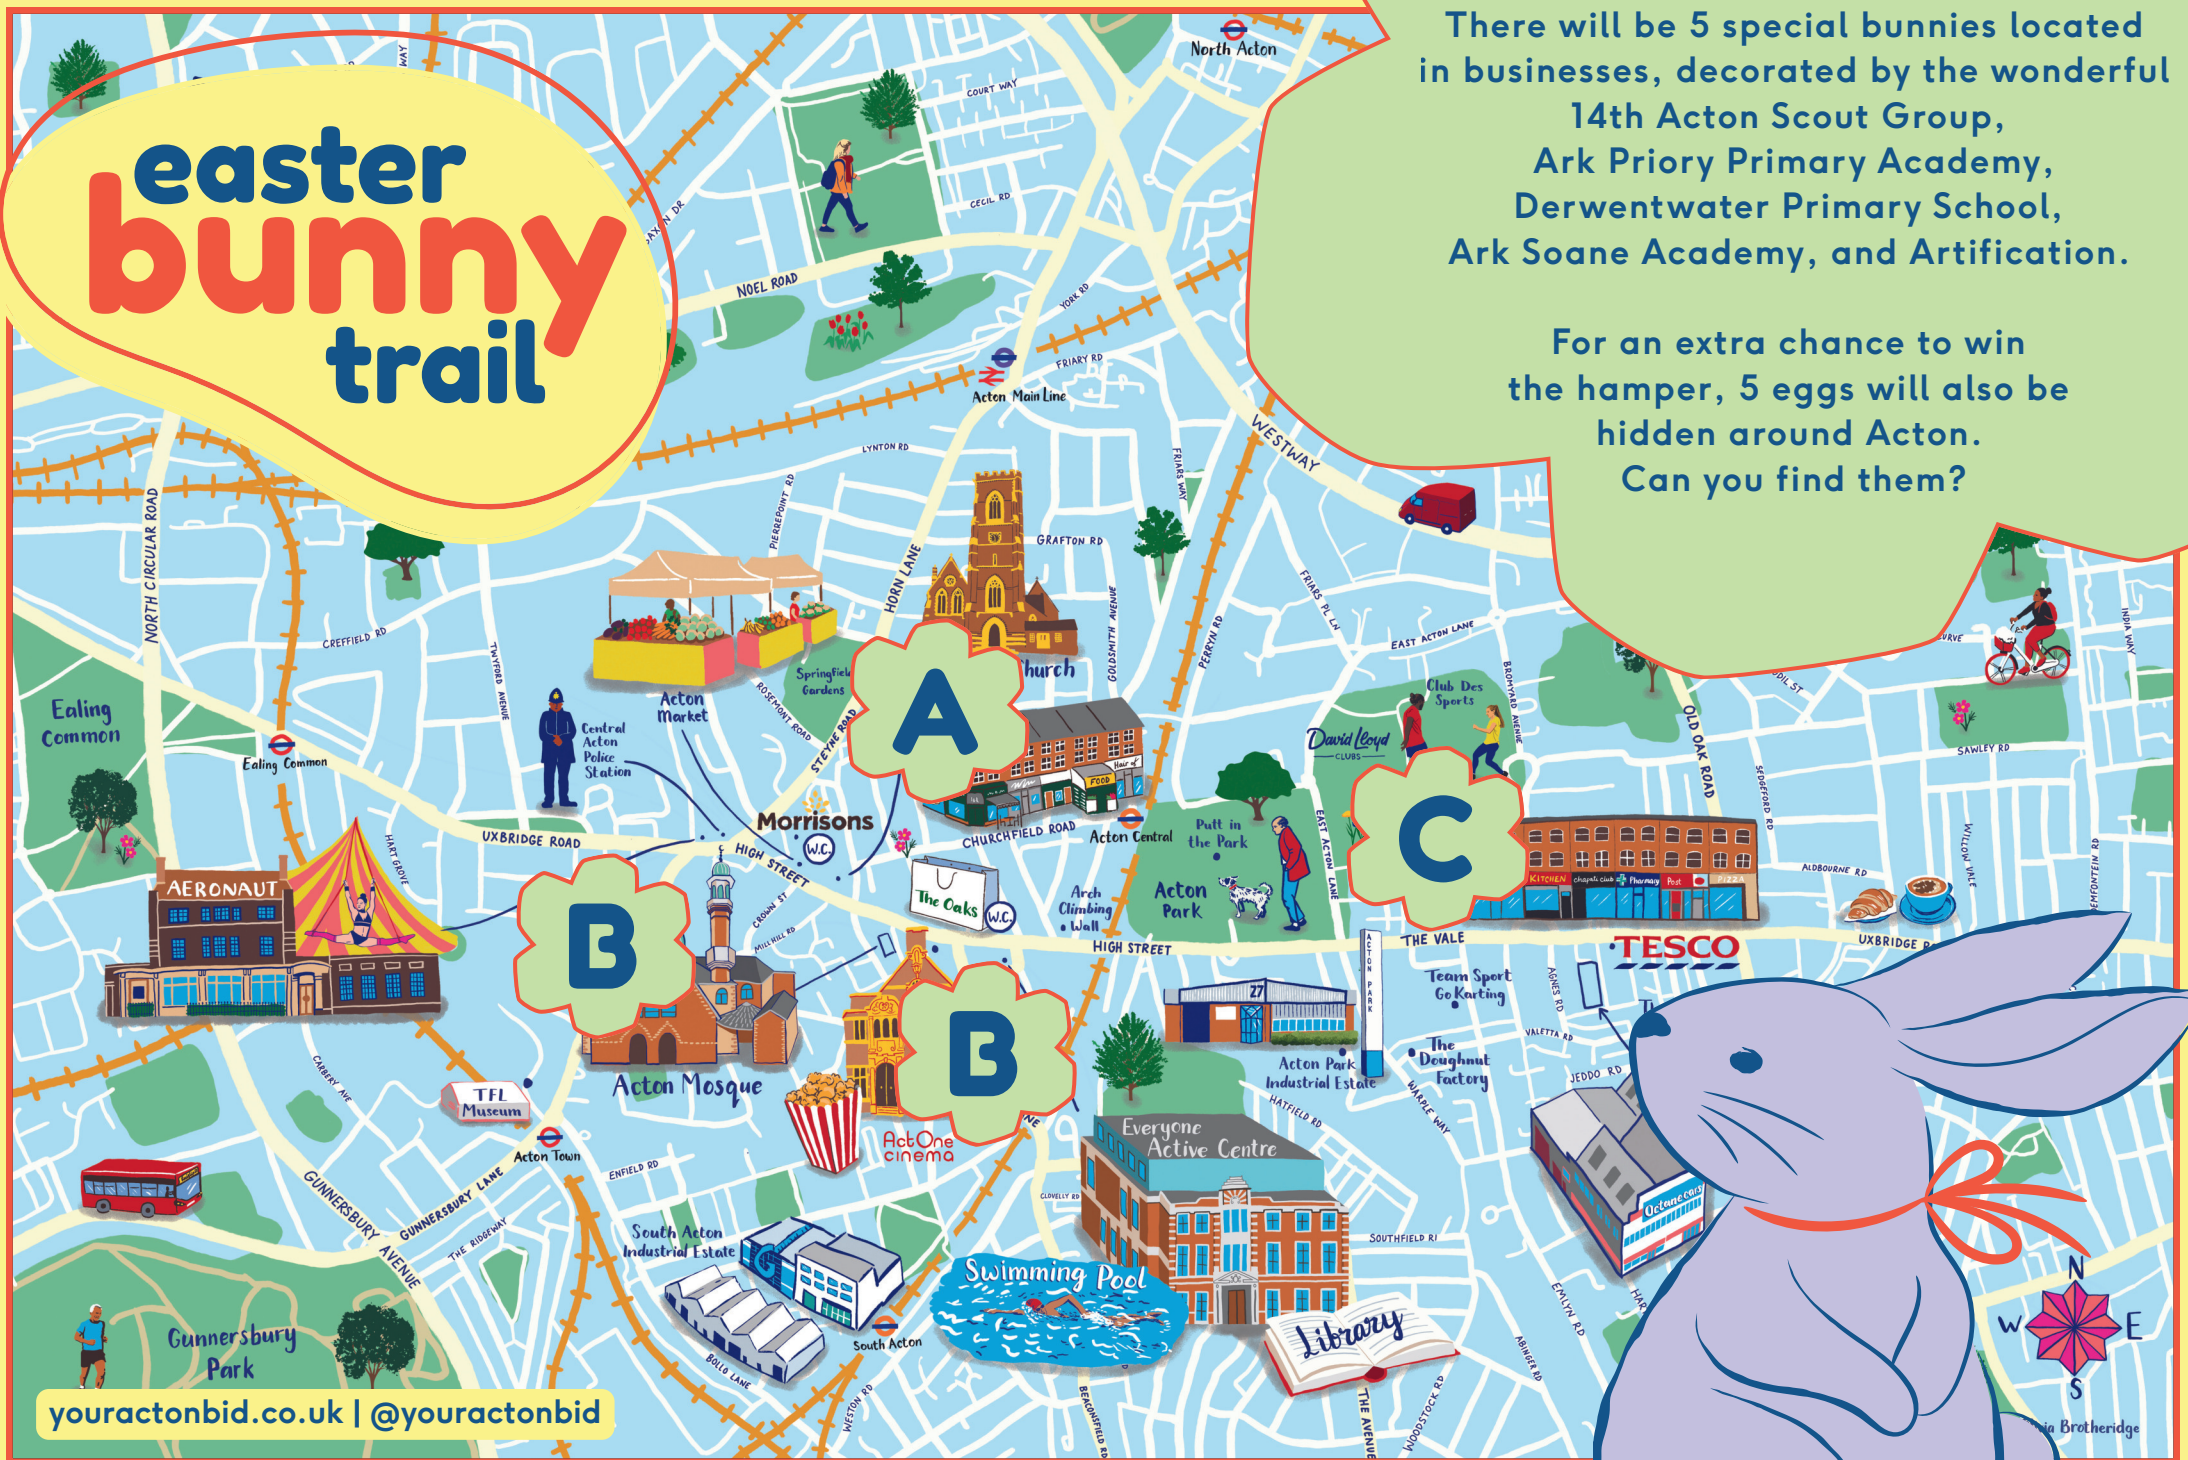

# easter bunny trail

There will be 5 special bunnies located in businesses, decorated by the wonderful 14th Acton Scout Group, Ark Priory Primary Academy, Derwentwater Primary School, Ark Soane Academy, and Artification.

For an extra chance to win the hamper, 5 eggs will also be hidden around Acton. Can you find them?

**Game dates:** March 26th - April 12th. Hamper draw week of April 15th

**Collection point:** ActOne Cinema, The cafe area. 119-121 High Street, W3 6NA

## The Vale

Bunny home	This bunny's name is
<b>Lark Acton</b> 19 Churchfield Road, W3 6BD	
<b>Churchfield Food Store</b> 20 Churchfield Road, W3 6EG	
<b>Citydeal Estates</b> 115 Churchfield Road, W3 6AH	
<b>Go View London</b> 27 Churchfield Road, W3 6BD	
<b>Kave Coffee</b> 29 Churchfield Road, W3 6BD	
<b>Vilamoura</b> 136-134 Churchfield Road, W3 6BS	
<b>Blooms Central</b> 69 Churchfield Road, W3 6AX	
<b>Hoppers Coffee</b> Acton Central Station, W3 6BH	
<b>Aston Rowe</b> 57-59 Churchfield Road, W3 6AY	
<b>Market Place Health Foods</b> 8 Market Place, W3 6QS	
<b>Tea Darlings</b> 114 Churchfield Road, W3 6BY	

<b>Are there any eggs here?</b>	<b>Numbers:</b>

<b>Are there any eggs here?</b>	<b>Numbers:</b>

<b>Are there any eggs here?</b>	<b>Numbers:</b>

**How to play:**

Search the town for the listed businesses displaying the Bunny Trail poster and head inside to find out the name of the bunny that lives there!